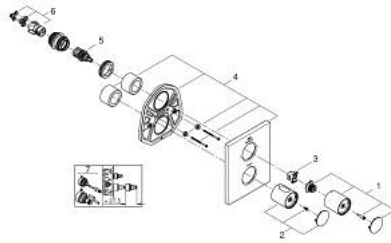

10 075 2MS 00 GROHTHERM F SAFETY MIXER TRIM WITH INTEGRATED 2-WAY DIVERTER

PRODUCT DESCRIPTION

- Colour: satin steel
- for bath or shower with more than one outlet
- for use with Rapido T rough-in box 35 500 000 sold separately
- GROHE LongLife finish
- GROHE SafeStop - safety button at 38°C
- GROHE SafeStop Plus - optional temperature limiter at 43°C included
- metal handle for temperature control
- metal handle for Aquadimmer control with multiple function- shut off and flow control - diverter for 2 outlets
- 3rd outlet requires separate volume control
- rectangular metal wall escutcheon with hidden fixing and hidden sealings
- flow rate:
 - - max. 53 l/min at 3 bar by using all 3 outlets at the same time
 - - bottom outlet 50 l/min. at 3 bar
 - - top outlet left (bath) 30 l/min. at 3 bar
 - - top outlet right (shower) 24 l/min at 3 bar

10 075 2MS 00 GROHTHERM F SAFETY MIXER TRIM WITH INTEGRATED 2-WAY DIVERTER

SPARE PARTS, October 2022 – now

- 1: shut-off handle (Spare part-nr. 47898MS0)
- 2: Temperature control handle (Spare part-nr. 47900MS0)
- 3: Stop ring (Spare part-nr. 10089000)
- 4: escutcheon (Spare part-nr. 47901MS0)
- 5: Aquadimmer (Spare part-nr. 47364000)
- 6: Adapter (Spare part-nr. 12701001)
- 7: Extension-set 27.5 mm (Spare part-nr. 47781000)*