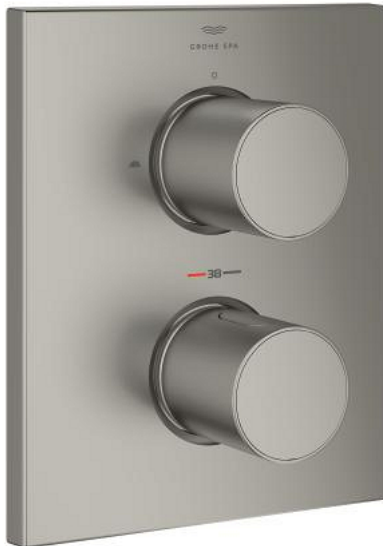

10 075 2MS 00 GROHTHERM F SAFETY MIXER TRIM WITH INTEGRATED 2-WAY DIVERTER

PRODUCT DESCRIPTION

- Colour: satin steel
- for bath or shower with more than one outlet
- for use with Rapido T rough-in box 35 500 000 sold separately
- GROHE LongLife finish
- GROHE SafeStop - safety button at 38°C
- GROHE SafeStop Plus - optional temperature limiter at 43°C included
- metal handle for temperature control
- metal handle for Aquadimmer control with multiple function- shut off and flow control - diverter for 2 outlets
- 3rd outlet requires separate volume control
- rectangular metal wall escutcheon with hidden fixing and hidden sealings
- flow rate:
 - - max. 53 l/min at 3 bar by using all 3 outlets at the same time
 - - bottom outlet 50 l/min. at 3 bar
 - - top outlet left (bath) 30 l/min. at 3 bar
 - - top outlet right (shower) 24 l/min at 3 bar

10 075 2MS 00 GROHTHERM F SAFETY MIXER TRIM WITH INTEGRATED 2-WAY DIVERTER

SPARE PARTS, October 2022 – now

- 1: shut-off handle (Spare part-nr. 47898MS0)
- 2: Temperature control handle (Spare part-nr. 47900MS0)
- 3: Stop ring (Spare part-nr. 10089000)
- 4: escutcheon (Spare part-nr. 47901MS0)
- 5: Aquadimmer (Spare part-nr. 47364000)
- 6: Adapter (Spare part-nr. 12701001)
- 7: Extension-set 27.5 mm (Spare part-nr. 47781000)*