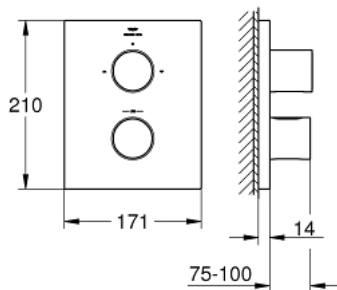

10 075 2MS 00 GROHTHERM F SAFETY MIXER TRIM WITH INTEGRATED 2-WAY DIVERTER

PRODUCT DESCRIPTION

- Colour: satin steel
- for bath or shower with more than one outlet
- for use with Rapido T rough-in box 35 500 000 sold separately
- GROHE LongLife finish
- GROHE SafeStop - safety button at 38°C
- GROHE SafeStop Plus - optional temperature limiter at 43°C included
- metal handle for temperature control
- metal handle for Aquadimmer control with multiple function- shut off and flow control - diverter for 2 outlets
- 3rd outlet requires separate volume control
- rectangular metal wall escutcheon with hidden fixing and hidden sealings
- flow rate:
 - - max. 53 l/min at 3 bar by using all 3 outlets at the same time
 - - bottom outlet 50 l/min. at 3 bar
 - - top outlet left (bath) 30 l/min. at 3 bar
 - - top outlet right (shower) 24 l/min at 3 bar

10 075 2MS 00 GROHTHERM F SAFETY MIXER TRIM WITH INTEGRATED 2-WAY DIVERTER

SPARE PARTS, October 2022 – now

- 1: shut-off handle (Spare part-nr. 47898MS0)
- 2: Temperature control handle (Spare part-nr. 47900MS0)
- 3: Stop ring (Spare part-nr. 10089000)
- 4: escutcheon (Spare part-nr. 47901MS0)
- 5: Aquadimmer (Spare part-nr. 47364000)
- 6: Adapter (Spare part-nr. 12701001)
- 7: Extension-set 27.5 mm (Spare part-nr. 47781000)*