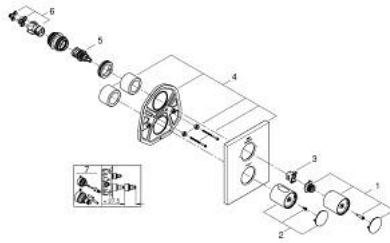

10 075 2MG 00 GROHTHERM F SAFETY MIXER TRIM WITH INTEGRATED 2-WAY DIVERTER

PRODUCT DESCRIPTION

- Colour: satin graphite
- for bath or shower with more than one outlet
- for use with Rapido T rough-in box 35 500 000 sold separately
- GROHE LongLife finish
- GROHE SafeStop - safety button at 38°C
- GROHE SafeStop Plus - optional temperature limiter at 43°C included
- metal handle for temperature control
- metal handle for Aquadimmer control with multiple function- shut off and flow control - diverter for 2 outlets
- 3rd outlet requires separate volume control
- rectangular metal wall escutcheon with hidden fixing and hidden sealings
- flow rate:
 - - max. 53 l/min at 3 bar by using all 3 outlets at the same time
 - - bottom outlet 50 l/min. at 3 bar
 - - top outlet left (bath) 30 l/min. at 3 bar
 - - top outlet right (shower) 24 l/min at 3 bar

10 075 2MG 00 GROHTHERM F SAFETY MIXER TRIM WITH INTEGRATED 2-WAY DIVERTER

SPARE PARTS, October 2022 – now

- 1: shut-off handle (Spare part-nr. 47898MG0)
- 2: Temperature control handle (Spare part-nr. 47900MG0)
- 3: Stop ring (Spare part-nr. 10089000)
- 4: escutcheon (Spare part-nr. 47901MG0)
- 5: Aquadimmer (Spare part-nr. 47364000)
- 6: Adapter (Spare part-nr. 12701001)
- 7: Extension-set 27.5 mm (Spare part-nr. 47781000)*