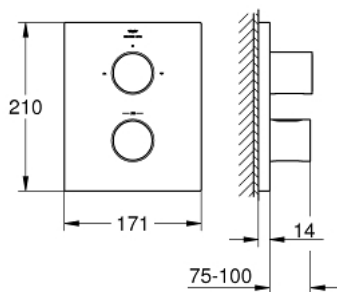

10 075 2MG 00 GROHTHERM F SAFETY MIXER TRIM WITH INTEGRATED 2-WAY DIVERTER

PRODUCT DESCRIPTION

- Colour: satin graphite
- for bath or shower with more than one outlet
- for use with Rapido T rough-in box 35 500 000 sold separately
- GROHE LongLife finish
- GROHE SafeStop - safety button at 38°C
- GROHE SafeStop Plus - optional temperature limiter at 43°C included
- metal handle for temperature control
- metal handle for Aquadimmer control with multiple function- shut off and flow control - diverter for 2 outlets
- 3rd outlet requires separate volume control
- rectangular metal wall escutcheon with hidden fixing and hidden sealings
- flow rate:
 - - max. 53 l/min at 3 bar by using all 3 outlets at the same time
 - - bottom outlet 50 l/min. at 3 bar
 - - top outlet left (bath) 30 l/min. at 3 bar
 - - top outlet right (shower) 24 l/min at 3 bar

10 075 2MG 00 GROHTHERM F SAFETY MIXER TRIM WITH INTEGRATED 2-WAY DIVERTER

SPARE PARTS, October 2022 – now

- 1: shut-off handle (Spare part-nr. 47898MG0)
- 2: Temperature control handle (Spare part-nr. 47900MG0)
- 3: Stop ring (Spare part-nr. 10089000)
- 4: escutcheon (Spare part-nr. 47901MG0)
- 5: Aquadimmer (Spare part-nr. 47364000)
- 6: Adapter (Spare part-nr. 12701001)
- 7: Extension-set 27.5 mm (Spare part-nr. 47781000)*