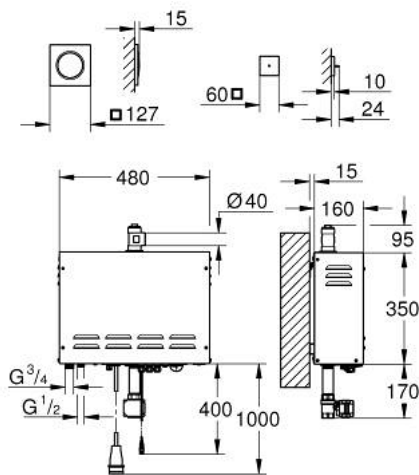

10 075 1MG 00 F-DIGITAL DELUXE STEAM GENERATOR 9.9 KW WITH STEAM OUTLET AND TEMPERATURE SENSOR

PRODUCT DESCRIPTION

- Colour: satin graphite
- consisting of:
 - steam generator 3.3 to 9.9 kW
 - 480 x 350 x 160 mm
 - suitable for steam rooms up to 16 m³
 - supply voltage 400 V 3L+N+PE AC, 50 Hz
 - power 9.9 kW
 - water inlet 3/4"
 - operating pressure 1 - 10 bar (via pressure reducer)
 - automatic emptying
 - water outlet 1/2"
 - steam outlet 1/2"
 - type of protection IP 23
 - CE approved
 - with connection plug
 - steam outlet module with indentation for fragranced oil
 - 127 x 127 mm
 - connection thread 1/2"
 - temperature sensor module
 - 60 x 60 x 12 mm
 - GROHE SpeedClean - effortless limescale removal
 - GROHE LongLife finish
 - requires rough-in set (29 414 000), F-digital Deluxe base unit box (26 864 000 or 36 476 000), Bluetooth unit (36 475 000) and various cable connections – all to be ordered separately due to installation situation