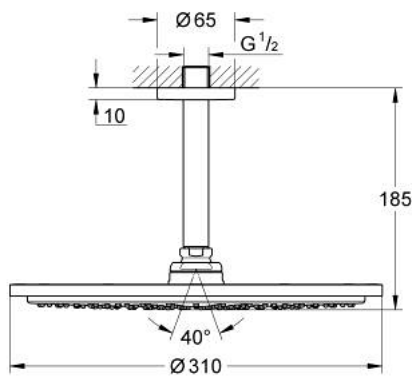

10 073 9MS 00 **RAINSHOWER COSMOPOLITAN 310 HEAD SHOWER SET CEILING 142 MM, 1 SPRAY**

PRODUCT DESCRIPTION

- Colour: satin steel
- head shower Rainshower Cosmopolitan 310
- material: metal
- spray pattern: Rain
- maximum flow rate (at 3 bar): 8 l/min
- Rainshower shower arm ceiling 142 mm
- GROHE EcoJoy - less water, perfect flow
- GROHE DreamSpray - perfect spray pattern
- GROHE LongLife finish
- GROHE SpeedClean - effortless limescale removal
- suitable for instantaneous heater

10 073 9MS 00 **RAINSHOWER COSMOPOLITAN 310 HEAD SHOWER SET CEILING 142 MM,
1 SPRAY**

SPARE PARTS, October 2022 – now

1: escutcheon (Spare part-nr. 11741MS0)

2: Inlet valve assembly (Spare part-nr. 45933000)