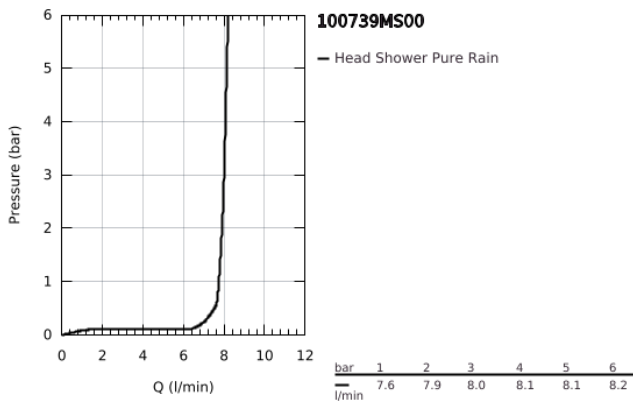

10 073 9MS 00 **RAINSHOWER COSMOPOLITAN 310 HEAD SHOWER SET CEILING 142 MM, 1 SPRAY**

PRODUCT DESCRIPTION

- Colour: satin steel
- head shower Rainshower Cosmopolitan 310
- material: metal
- spray pattern: Rain
- maximum flow rate (at 3 bar): 8 l/min
- Rainshower shower arm ceiling 142 mm
- GROHE EcoJoy - less water, perfect flow
- GROHE DreamSpray - perfect spray pattern
- GROHE LongLife finish
- GROHE SpeedClean - effortless limescale removal
- suitable for instantaneous heater

10 073 9MS 00 **RAINSHOWER COSMOPOLITAN 310 HEAD SHOWER SET CEILING 142 MM,
1 SPRAY**

SPARE PARTS, October 2022 – now

1: escutcheon (Spare part-nr. 11741MS0)

2: Inlet valve assembly (Spare part-nr. 45933000)