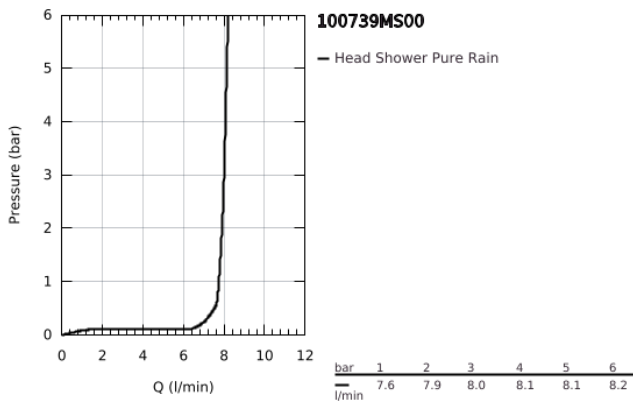

10 073 9MS 00 **RAINSHOWER COSMOPOLITAN 310 HEAD SHOWER SET CEILING 142 MM, 1 SPRAY**

PRODUCT DESCRIPTION

- Colour: satin steel
- head shower Rainshower Cosmopolitan 310
- material: metal
- spray pattern: Rain
- Rainshower shower arm ceiling 142 mm
- GROHE EcoJoy - less water, perfect flow
- maximum flow rate (at 3 bar): 8 l/min
- GROHE DreamSpray - perfect spray pattern
- GROHE LongLife finish
- GROHE SpeedClean - effortless limescale removal
- suitable for instantaneous heater

10 073 9MS 00 **RAINSHOWER COSMOPOLITAN 310 HEAD SHOWER SET CEILING 142 MM,
1 SPRAY**

SPARE PARTS, October 2022 – now

1: escutcheon (Spare part-nr. 11741MS0)

2: Inlet valve assembly (Spare part-nr. 45933000)