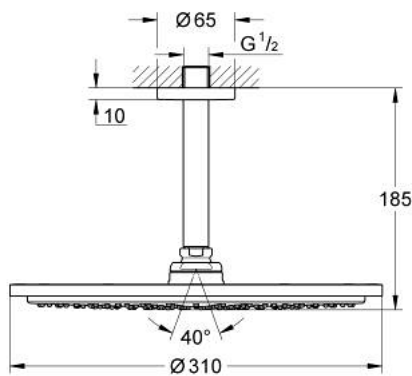

10 073 9MS 00 **RAINSHOWER COSMOPOLITAN 310 HEAD SHOWER SET CEILING 142 MM, 1 SPRAY**

PRODUCT DESCRIPTION

- Colour: satin steel
- head shower Rainshower Cosmopolitan 310
- material: metal
- spray pattern: Rain
- Rainshower shower arm ceiling 142 mm
- GROHE EcoJoy - less water, perfect flow
- maximum flow rate (at 3 bar): 8 l/min
- GROHE DreamSpray - perfect spray pattern
- GROHE LongLife finish
- GROHE SpeedClean - effortless limescale removal
- suitable for instantaneous heater

10 073 9MS 00 **RAINSHOWER COSMOPOLITAN 310 HEAD SHOWER SET CEILING 142 MM,
1 SPRAY**

SPARE PARTS, October 2022 – now

1: escutcheon (Spare part-nr. 11741MS0)

2: Inlet valve assembly (Spare part-nr. 45933000)