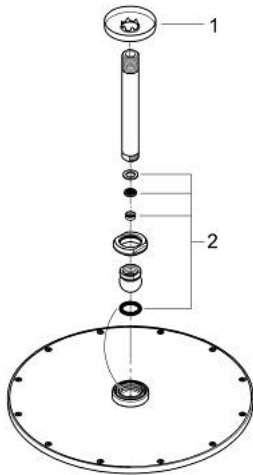

10 073 9MG 00 **RAINSHOWER COSMOPOLITAN 310 HEAD SHOWER SET CEILING 142 MM, 1 SPRAY**

**PRODUCT DESCRIPTION**

- Colour: satin graphite
- head shower Rainshower Cosmopolitan 310
- material: metal
- spray pattern: Rain
- maximum flow rate (at 3 bar): 8 l/min
- Rainshower shower arm ceiling 142 mm (28 724)
- GROHE EcoJoy - less water, perfect flow
- GROHE DreamSpray - perfect spray pattern
- GROHE LongLife finish
- GROHE SpeedClean - effortless limescale removal
- suitable for instantaneous heater
- Rainshower shower arm ceiling 142 mm

10 073 9MG 00 **RAINSHOWER COSMOPOLITAN 310 HEAD SHOWER SET CEILING 142 MM,  
1 SPRAY**

**SPARE PARTS**, October 2022 – now

1: escutcheon (Spare part-nr. 11741MG0)

2: Inlet valve assembly (Spare part-nr. 45933000)