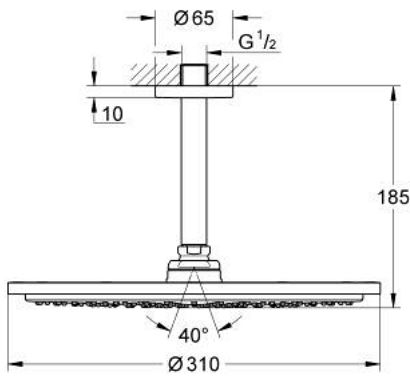

10 073 9MG 00 **RAINSHOWER COSMOPOLITAN 310 HEAD SHOWER SET CEILING 142 MM, 1 SPRAY**

**PRODUCT DESCRIPTION**

- Colour: satin graphite
- head shower Rainshower Cosmopolitan 310
- material: metal
- spray pattern: Rain
- maximum flow rate (at 3 bar): 8 l/min
- Rainshower shower arm ceiling 142 mm (28 724)
- GROHE EcoJoy - less water, perfect flow
- GROHE DreamSpray - perfect spray pattern
- GROHE LongLife finish
- GROHE SpeedClean - effortless limescale removal
- suitable for instantaneous heater
- Rainshower shower arm ceiling 142 mm

10 073 9MG 00 **RAINSHOWER COSMOPOLITAN 310 HEAD SHOWER SET CEILING 142 MM,  
1 SPRAY**

**SPARE PARTS**, October 2022 – now

1: escutcheon (Spare part-nr. 11741MG0)

2: Inlet valve assembly (Spare part-nr. 45933000)