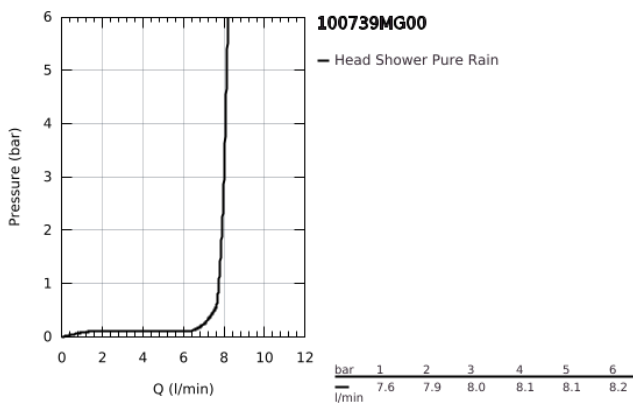

10 073 9MG 00 **RAINSHOWER COSMOPOLITAN 310 HEAD SHOWER SET CEILING 142 MM, 1 SPRAY**

**PRODUCT DESCRIPTION**

- Colour: satin graphite
- head shower Rainshower Cosmopolitan 310
- material: metal
- spray pattern: Rain
- maximum flow rate (at 3 bar): 8 l/min
- Rainshower shower arm ceiling 142 mm (28 724)
- GROHE EcoJoy - less water, perfect flow
- GROHE DreamSpray - perfect spray pattern
- GROHE LongLife finish
- GROHE SpeedClean - effortless limescale removal
- suitable for instantaneous heater
- Rainshower shower arm ceiling 142 mm

10 073 9MG 00 **RAINSHOWER COSMOPOLITAN 310 HEAD SHOWER SET CEILING 142 MM,  
1 SPRAY**

**SPARE PARTS**, October 2022 – now

1: escutcheon (Spare part-nr. 11741MG0)

2: Inlet valve assembly (Spare part-nr. 45933000)