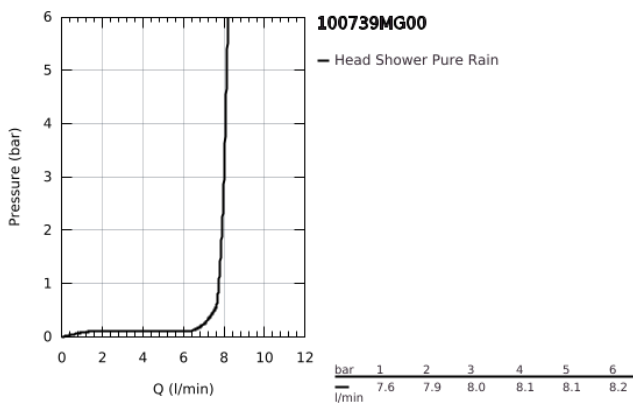

10 073 9MG 00 **RAINSHOWER COSMOPOLITAN 310 HEAD SHOWER SET CEILING 142 MM, 1 SPRAY**

PRODUCT DESCRIPTION

- Colour: satin graphite
- head shower Rainshower Cosmopolitan 310
- material: metal
- spray pattern: Rain
- Rainshower shower arm ceiling 142 mm (28 724)
- GROHE EcoJoy - less water, perfect flow
- maximum flow rate (at 3 bar): 8 l/min
- GROHE DreamSpray - perfect spray pattern
- GROHE LongLife finish
- GROHE SpeedClean - effortless limescale removal
- suitable for instantaneous heater
- Rainshower shower arm ceiling 142 mm

10 073 9MG 00 **RAINSHOWER COSMOPOLITAN 310 HEAD SHOWER SET CEILING 142 MM,
1 SPRAY**

SPARE PARTS, October 2022 – now

1: escutcheon (Spare part-nr. 11741MG0)

2: Inlet valve assembly (Spare part-nr. 45933000)