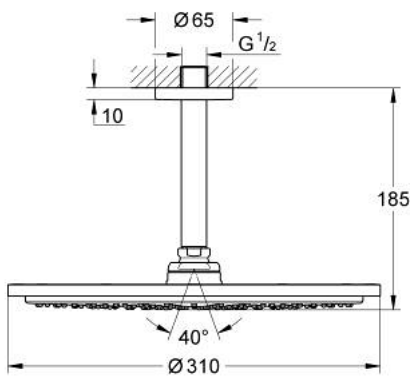

10 073 9MG 00 **RAINSHOWER COSMOPOLITAN 310 HEAD SHOWER SET CEILING 142 MM, 1 SPRAY**

PRODUCT DESCRIPTION

- Colour: satin graphite
- head shower Rainshower Cosmopolitan 310
- material: metal
- spray pattern: Rain
- Rainshower shower arm ceiling 142 mm (28 724)
- GROHE EcoJoy - less water, perfect flow
- maximum flow rate (at 3 bar): 8 l/min
- GROHE DreamSpray - perfect spray pattern
- GROHE LongLife finish
- GROHE SpeedClean - effortless limescale removal
- suitable for instantaneous heater
- Rainshower shower arm ceiling 142 mm

10 073 9MG 00 **RAINSHOWER COSMOPOLITAN 310 HEAD SHOWER SET CEILING 142 MM,
1 SPRAY**

SPARE PARTS, October 2022 – now

1: escutcheon (Spare part-nr. 11741MG0)

2: Inlet valve assembly (Spare part-nr. 45933000)