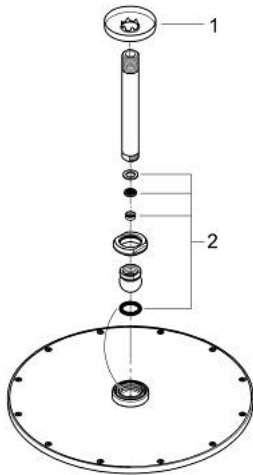

10 073 9MG 00 **RAINSHOWER COSMOPOLITAN 310 HEAD SHOWER SET CEILING 142 MM, 1 SPRAY**

PRODUCT DESCRIPTION

- Colour: satin graphite
- head shower Rainshower Cosmopolitan 310
- material: metal
- spray pattern: Rain
- Rainshower shower arm ceiling 142 mm (28 724)
- GROHE EcoJoy - less water, perfect flow
- maximum flow rate (at 3 bar): 8 l/min
- GROHE DreamSpray - perfect spray pattern
- GROHE LongLife finish
- GROHE SpeedClean - effortless limescale removal
- suitable for instantaneous heater
- Rainshower shower arm ceiling 142 mm

10 073 9MG 00 **RAINSHOWER COSMOPOLITAN 310 HEAD SHOWER SET CEILING 142 MM,
1 SPRAY**

SPARE PARTS, October 2022 – now

1: escutcheon (Spare part-nr. 11741MG0)

2: Inlet valve assembly (Spare part-nr. 45933000)