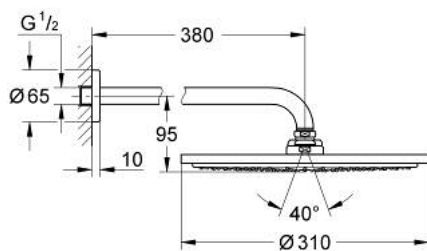

10 073 8MS 00 **RAINSHOWER COSMOPOLITAN 310 HEAD SHOWER SET 380 MM, 1 SPRAY**

PRODUCT DESCRIPTION

- Colour: satin steel
- head shower Rainshower Cosmopolitan 310
- material: metal
- spray pattern: Rain
- maximum flow rate (at 3 bar): 8 l/min
- shower arm Rainshower 380 mm
- GROHE EcoJoy - less water, perfect flow
- GROHE DreamSpray - perfect spray pattern
- GROHE LongLife finish
- GROHE SpeedClean - effortless limescale removal
- suitable for instantaneous heater

10 073 8MS 00 **RAINSHOWER COSMOPOLITAN 310 HEAD SHOWER SET 380 MM, 1 SPRAY**

SPARE PARTS, October 2022 – now

1: escutcheon (Spare part-nr. 11741MS0)

2: Inlet valve assembly (Spare part-nr. 45933000)