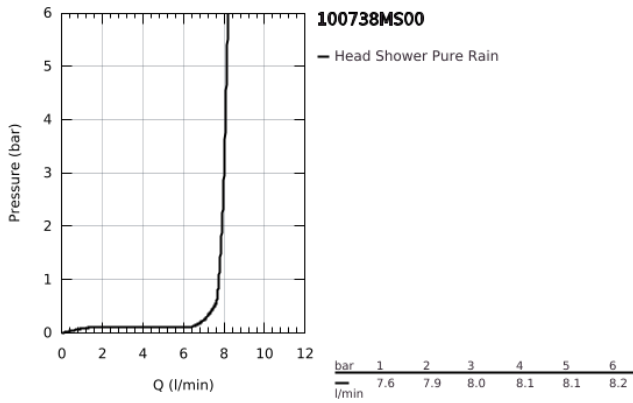

10 073 8MS 00 **RAINSHOWER COSMOPOLITAN 310 HEAD SHOWER SET 380 MM, 1 SPRAY**

PRODUCT DESCRIPTION

- Colour: satin steel
- head shower Rainshower Cosmopolitan 310
- material: metal
- spray pattern: Rain
- shower arm Rainshower 380 mm
- GROHE EcoJoy - less water, perfect flow
- maximum flow rate (at 3 bar): 8 l/min
- GROHE DreamSpray - perfect spray pattern
- GROHE LongLife finish
- GROHE SpeedClean - effortless limescale removal
- suitable for instantaneous heater

10 073 8MS 00 **RAINSHOWER COSMOPOLITAN 310 HEAD SHOWER SET 380 MM, 1 SPRAY**

SPARE PARTS, October 2022 – now

1: escutcheon (Spare part-nr. 11741MS0)

2: Inlet valve assembly (Spare part-nr. 45933000)