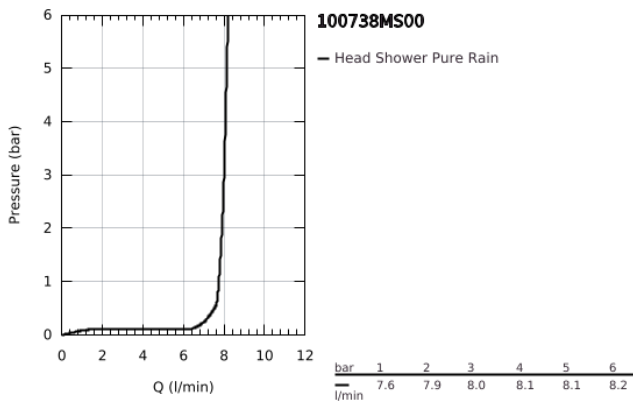

10 073 8MS 00 **RAINSHOWER COSMOPOLITAN 310 HEAD SHOWER SET 380 MM, 1 SPRAY**

PRODUCT DESCRIPTION

- Colour: satin steel
- head shower Rainshower Cosmopolitan 310
- material: metal
- spray pattern: Rain
- maximum flow rate (at 3 bar): 8 l/min
- shower arm Rainshower 380 mm
- GROHE EcoJoy - less water, perfect flow
- GROHE DreamSpray - perfect spray pattern
- GROHE LongLife finish
- GROHE SpeedClean - effortless limescale removal
- suitable for instantaneous heater

10 073 8MS 00 **RAINSHOWER COSMOPOLITAN 310 HEAD SHOWER SET 380 MM, 1 SPRAY**

SPARE PARTS, October 2022 – now

1: escutcheon (Spare part-nr. 11741MS0)

2: Inlet valve assembly (Spare part-nr. 45933000)