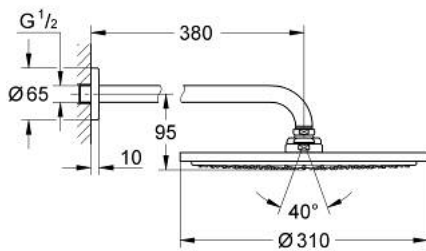

10 073 8MS 00 **RAINSHOWER COSMOPOLITAN 310 HEAD SHOWER SET 380 MM, 1 SPRAY**

PRODUCT DESCRIPTION

- Colour: satin steel
- head shower Rainshower Cosmopolitan 310
- material: metal
- spray pattern: Rain
- shower arm Rainshower 380 mm
- GROHE EcoJoy - less water, perfect flow
- maximum flow rate (at 3 bar): 8 l/min
- GROHE DreamSpray - perfect spray pattern
- GROHE LongLife finish
- GROHE SpeedClean - effortless limescale removal
- suitable for instantaneous heater

10 073 8MS 00 **RAINSHOWER COSMOPOLITAN 310 HEAD SHOWER SET 380 MM, 1 SPRAY**

SPARE PARTS, October 2022 – now

1: escutcheon (Spare part-nr. 11741MS0)

2: Inlet valve assembly (Spare part-nr. 45933000)