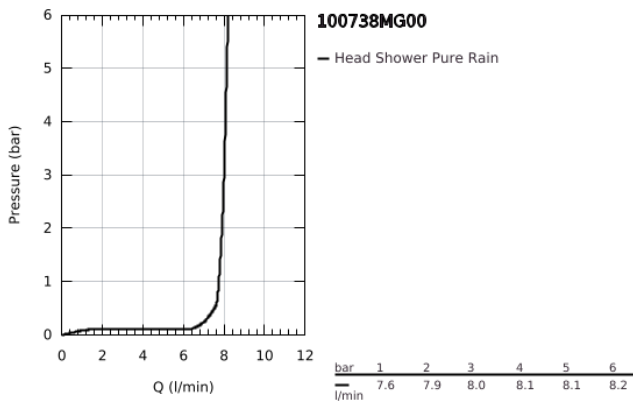

10 073 8MG 00 **RAINSHOWER COSMOPOLITAN 310 HEAD SHOWER SET 380 MM, 1 SPRAY**

PRODUCT DESCRIPTION

- Colour: satin graphite
- head shower Rainshower Cosmopolitan 310
- material: metal
- spray pattern: Rain
- maximum flow rate (at 3 bar): 8 l/min
- shower arm Rainshower 380 mm
- GROHE EcoJoy - less water, perfect flow
- GROHE DreamSpray - perfect spray pattern
- GROHE LongLife finish
- GROHE SpeedClean - effortless limescale removal
- suitable for instantaneous heater

10 073 8MG 00 **RAINSHOWER COSMOPOLITAN 310 HEAD SHOWER SET 380 MM, 1 SPRAY**

SPARE PARTS, October 2022 – now

1: escutcheon (Spare part-nr. 11741MG0)

2: Inlet valve assembly (Spare part-nr. 45933000)