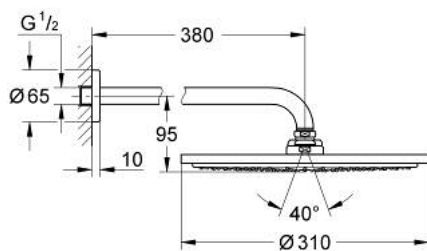

10 073 8MG 00 **RAINSHOWER COSMOPOLITAN 310 HEAD SHOWER SET 380 MM, 1 SPRAY**

PRODUCT DESCRIPTION

- Colour: satin graphite
- head shower Rainshower Cosmopolitan 310
- material: metal
- spray pattern: Rain
- shower arm Rainshower 380 mm
- GROHE EcoJoy - less water, perfect flow
- maximum flow rate (at 3 bar): 8 l/min
- GROHE DreamSpray - perfect spray pattern
- GROHE LongLife finish
- GROHE SpeedClean - effortless limescale removal
- suitable for instantaneous heater

10 073 8MG 00 **RAINSHOWER COSMOPOLITAN 310 HEAD SHOWER SET 380 MM, 1 SPRAY**

SPARE PARTS, October 2022 – now

1: escutcheon (Spare part-nr. 11741MG0)

2: Inlet valve assembly (Spare part-nr. 45933000)