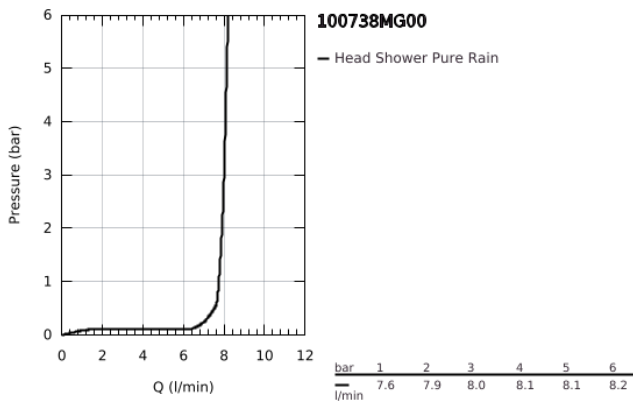

10 073 8MG 00 **RAINSHOWER COSMOPOLITAN 310 HEAD SHOWER SET 380 MM, 1 SPRAY**

PRODUCT DESCRIPTION

- Colour: satin graphite
- head shower Rainshower Cosmopolitan 310
- material: metal
- spray pattern: Rain
- shower arm Rainshower 380 mm
- GROHE EcoJoy - less water, perfect flow
- maximum flow rate (at 3 bar): 8 l/min
- GROHE DreamSpray - perfect spray pattern
- GROHE LongLife finish
- GROHE SpeedClean - effortless limescale removal
- suitable for instantaneous heater

10 073 8MG 00 **RAINSHOWER COSMOPOLITAN 310 HEAD SHOWER SET 380 MM, 1 SPRAY**

SPARE PARTS, October 2022 – now

1: escutcheon (Spare part-nr. 11741MG0)

2: Inlet valve assembly (Spare part-nr. 45933000)