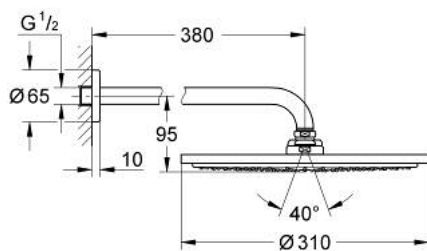

10 073 8MG 00 **RAINSHOWER COSMOPOLITAN 310 HEAD SHOWER SET 380 MM, 1 SPRAY**

PRODUCT DESCRIPTION

- Colour: satin graphite
- head shower Rainshower Cosmopolitan 310
- material: metal
- spray pattern: Rain
- maximum flow rate (at 3 bar): 8 l/min
- shower arm Rainshower 380 mm
- GROHE EcoJoy - less water, perfect flow
- GROHE DreamSpray - perfect spray pattern
- GROHE LongLife finish
- GROHE SpeedClean - effortless limescale removal
- suitable for instantaneous heater

10 073 8MG 00 **RAINSHOWER COSMOPOLITAN 310 HEAD SHOWER SET 380 MM, 1 SPRAY**

SPARE PARTS, October 2022 – now

1: escutcheon (Spare part-nr. 11741MG0)

2: Inlet valve assembly (Spare part-nr. 45933000)